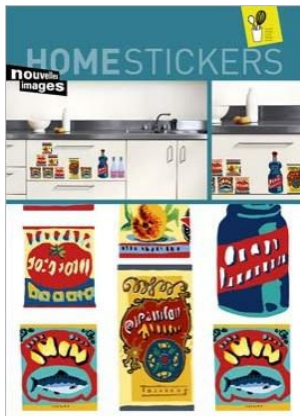

FURNITURE STICKERS - WATER RESISTANT!
IDEAL FOR DECORATING KITCHENS, BATHROOMS, CHILD'S BEDROOMS

350 x 490 mm, 1 sheet

HOSE006 - BOXES & BOTTLES