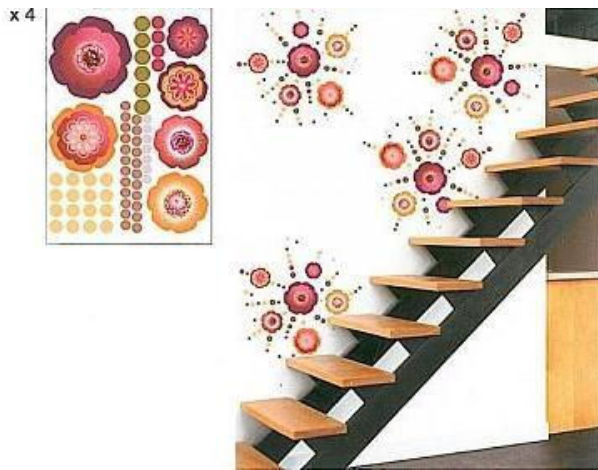

HOST105 - POP FISH

HOST109 - BLACK & WHITE FLOWERS

**Boutique Edition, 340 x 510 mm, 4 sheets**

HOBE033 - ANIS

HOBE036 – FLOWER POWER

HOBE038 – BAMBOO FOREST

HOBE040 – FOLK FLOWERS

HOBE070 – WILD FLOWERS