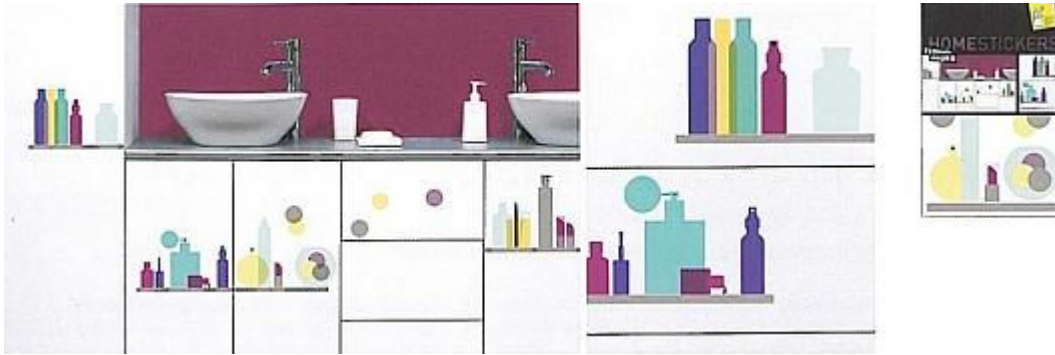

240 x 360 mm, 2 sheets

HOSE001 – RED PEPPERS

HOSE002 - CHERRIES

HOSE003 - ORANGES

HOSE004 - CANS

HOSE011 - BUBBLES

HOSE023 - BOTTLES

HOSE038 - WHALE AND COMPANY