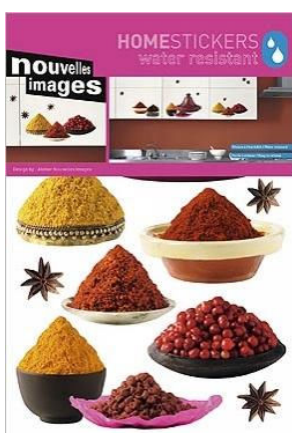

HOSE007 - SPICES