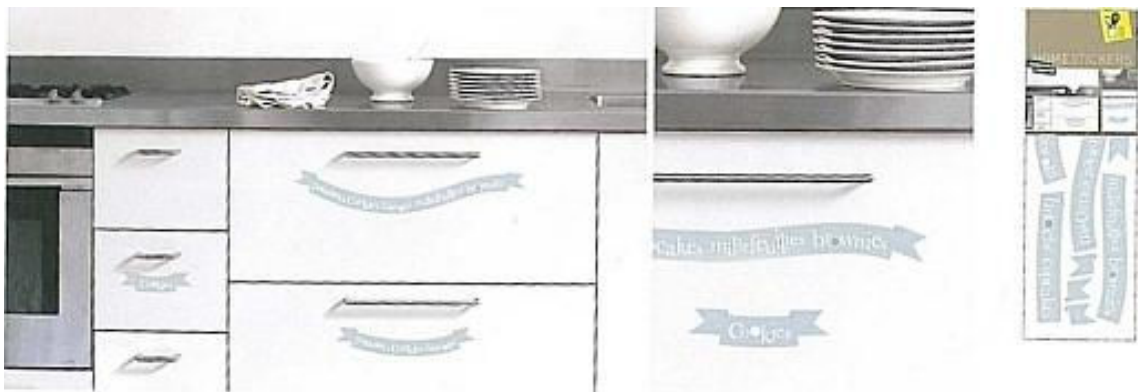

HOSE024 – GOURMAND WORDS