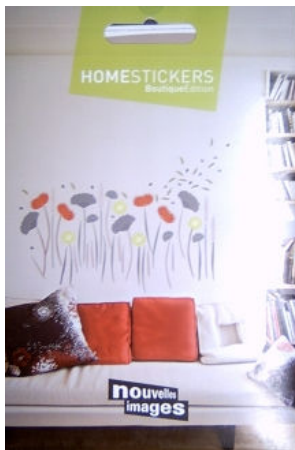

HOST105 - POP FISH

HOST109 - BLACK & WHITE FLOWERS

**Boutique Edition, 340 x 510 mm, 4 sheets**

HOBE033 - ANIS

HOBE036 – FLOWER POWER

HOBE038 – BAMBOO FOREST

HOBE040 – FOLK FLOWERS

HOBE070 – WILD FLOWERS