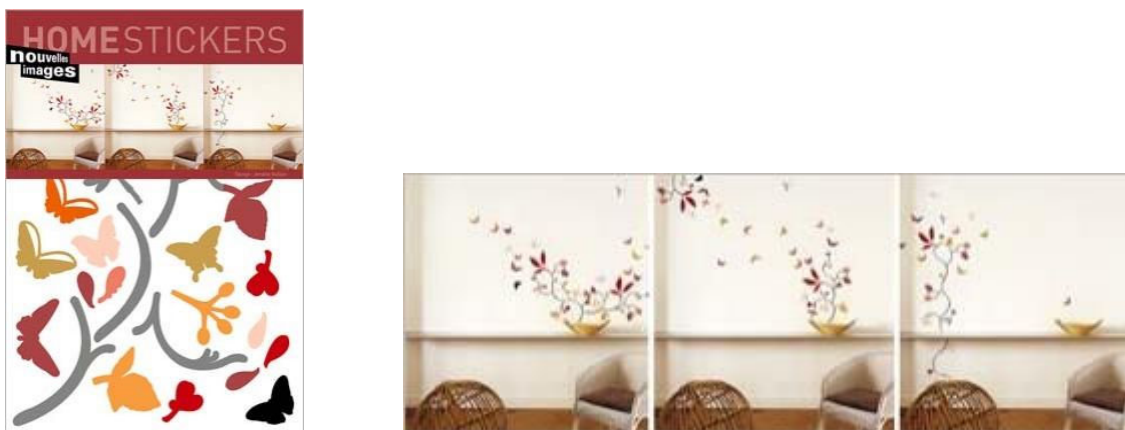

HOST085 - POPPY BLOSSOM 2